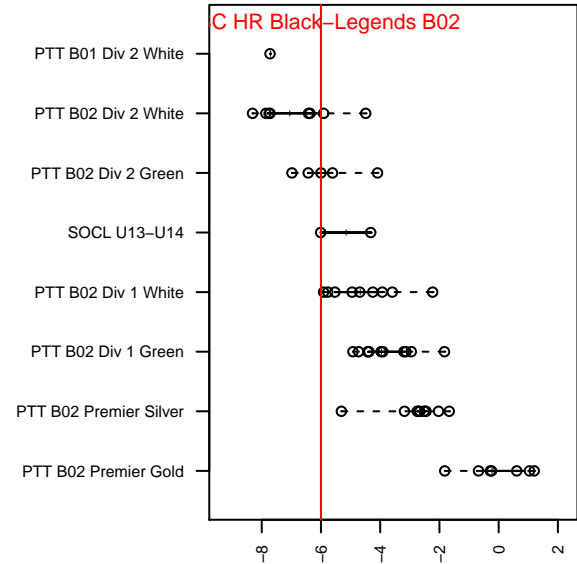

BSC HR Black-Legends B02

Bridlemile SC Portland
 Portland, OR
 B02 total strength=649
 attack=0.89 defense=0.39
 fall league = PTT B02 Div 2 Green
 spr league = Spr OYS B02 Div 2 Green

alt names used:
 BSC Hood River 02B Black
 BSC Hood River 02B Black

Venues played:
 2015 PTT B02 Division 2 Green
 2015 Spr OYS B02 Division 2 Green

**attack and defense variance (black dot)
relative to other teams
and top 10 in region**

**attack and defense rating
relative to others at age
and all opponents in last 13 months**